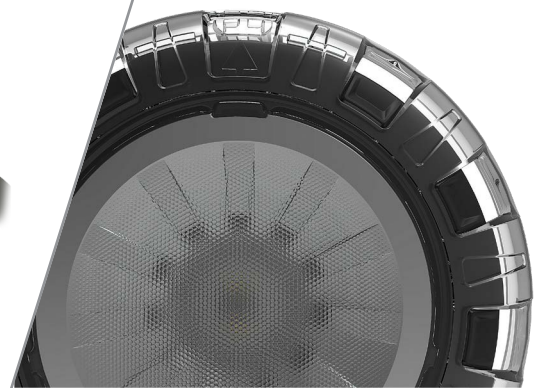

BUILT POWERFUL

Maximize light performance with **ARGON's** combination of advanced optics and engineered components to deliver maximum efficient output