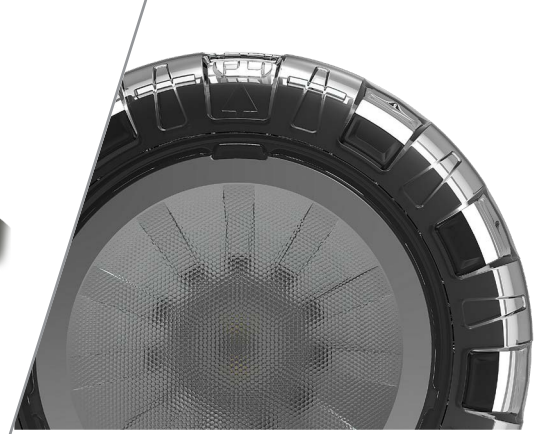

BUILT POWERFUL

Maximize light performance with **ARGON's** combination of advanced optics and engineered components to deliver maximum efficient output