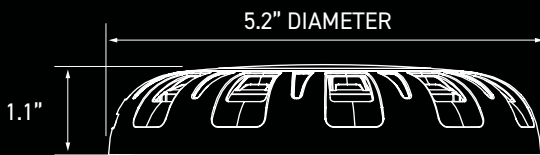

The **ARGON Series** is designed and manufactured in Australia and backed by Spa Electrics' industry leading customer care network.

For more information on the ARGON Series and our other products, please visit: www.spaelectrics.com

PRODUCT SPECIFICATION

VOLTAGE:	12V AC
WATTAGE:	15w
INGRESS PROTECTION:	IPX8
RIM COLOURS:	Clear

LED LIGHT TYPE MULTIPLUS

LED ARRAY:	RGB+W
WAVELENGTH:	Varies
COLOR RANGE:	7 Colors + 4 Shows
	MULTIPLUS

HARDWARE SPECIFICATION

POOL CONTROLLERS:	Compatible with most major brand pool controllers
TRANSFORMER:	Compatible with LVX Series

QUICK CONNECT PLUG

CLICK 'N' TWIST

INDUSTRY LEADING BRIGHTNESS

STANDARD HOLE SIZE

YEAR SERVICE WARRANTY

Spa Electrics®

spaelectrics.com