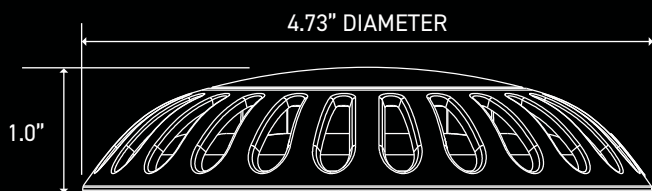

SELF ALIGNING

Using its unique washer and nut design, the ATOM Fiberglass can self align on uneven shell walls, providing even sealing pressure around the entire niche circumference.

DETACHABLE CABLE

The ATOM Fiberglass features the innovative detachable cable connection, providing a robust and reliable waterproof electrical connection.

SEALED CONDUIT

The sealed conduit entry point keeps the conduit dry and prevents pool siphoning. The specially designed compression plate allows for cable service and removal even after completion of pool installation.