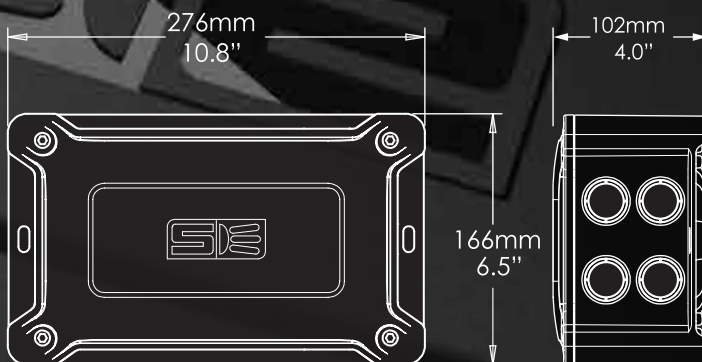

3 YEAR
warranty