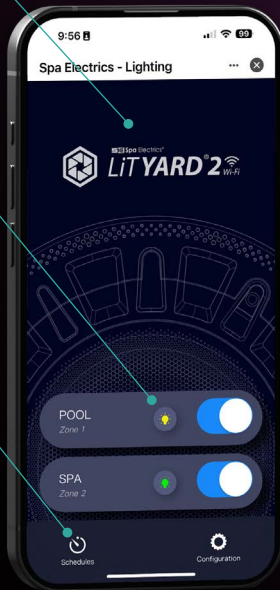

LiTYARD[®] 2 Wi-Fi

Wi-Fi Outdoor Lighting Controller

LiTYARD 2 Wi-Fi enables seamless control of Spa Electrics MULTI PLUS LED lights directly from your smartphone. The LiTYARD 2 Wi-Fi Lighting Controller powers your external Wi-Fi hub, ensuring optimal range and reliable connectivity. With a dual-zone pool/spa channel function, you can manage lights independently or simultaneously. Schedule your lighting preferences with ease—set it and forget it!

CONTROLLER AND 100W TRANSFORMER

Power & Control for up to 6 Spa Electrics LED Lights

External Wi-Fi HUB

The external Wi-Fi HUB ensures connectivity to the system in challenging installations, by allowing the HUB to be located in a more convenient location

SIMPLE APP, POWERFUL CONTROL

Control your pool & spa lights from anywhere with the easy-to-use Smart Life[®] app

POOL & SPA CHANNEL SELECTION

Independently control two zones for personalized lighting in different areas

CUSTOM SCHEDULES

Set and forget schedules for effortless automation

SUITABLE FOR NEW AND EXISTING POOLS WITH SPA ELECTRICS MULTI PLUS LIGHTS