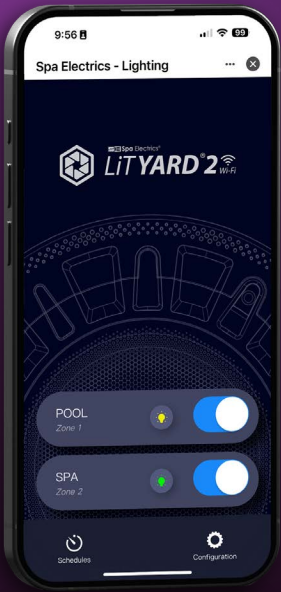

LiTYARD[®] 2 Wi-Fi

Wi-Fi Outdoor Lighting Controller

POOL & SPA Wi-Fi LIGHTING CONTROLLER

COMBINED POWER & CONTROL FOR YOUR SPA ELECTRICS MULTI PLUS LIGHTS

COLOR, SHOW & BRIGHTNESS CONTROL

Wi-Fi TECHNOLOGY CONTROL YOUR LIGHTS ANYWHERE

LiTYARD[®] 2 Wi-Fi

Wi-Fi Outdoor Lighting Controller

LiTYARD 2 Wi-Fi enables seamless control of Spa Electrics MULTI PLUS LED lights directly from your smartphone. The LiTYARD 2 Wi-Fi Lighting Controller powers your external Wi-Fi hub, ensuring optimal range and reliable connectivity. With a dual-zone pool/spa channel function, you can manage lights independently or simultaneously. Schedule your lighting preferences with ease—set it and forget it!

CONTROLLER AND 100W TRANSFORMER

Power & Control for up to 6 Spa Electrics LED Lights

External Wi-Fi HUB

The external Wi-Fi HUB ensures connectivity to the system in challenging installations, by allowing the HUB to be located in a more convenient location

SIMPLE APP, POWERFUL CONTROL

Control your pool & spa lights from anywhere with the easy-to-use Smart Life[®] app

POOL & SPA CHANNEL SELECTION

Independently control two zones for personalized lighting in different areas