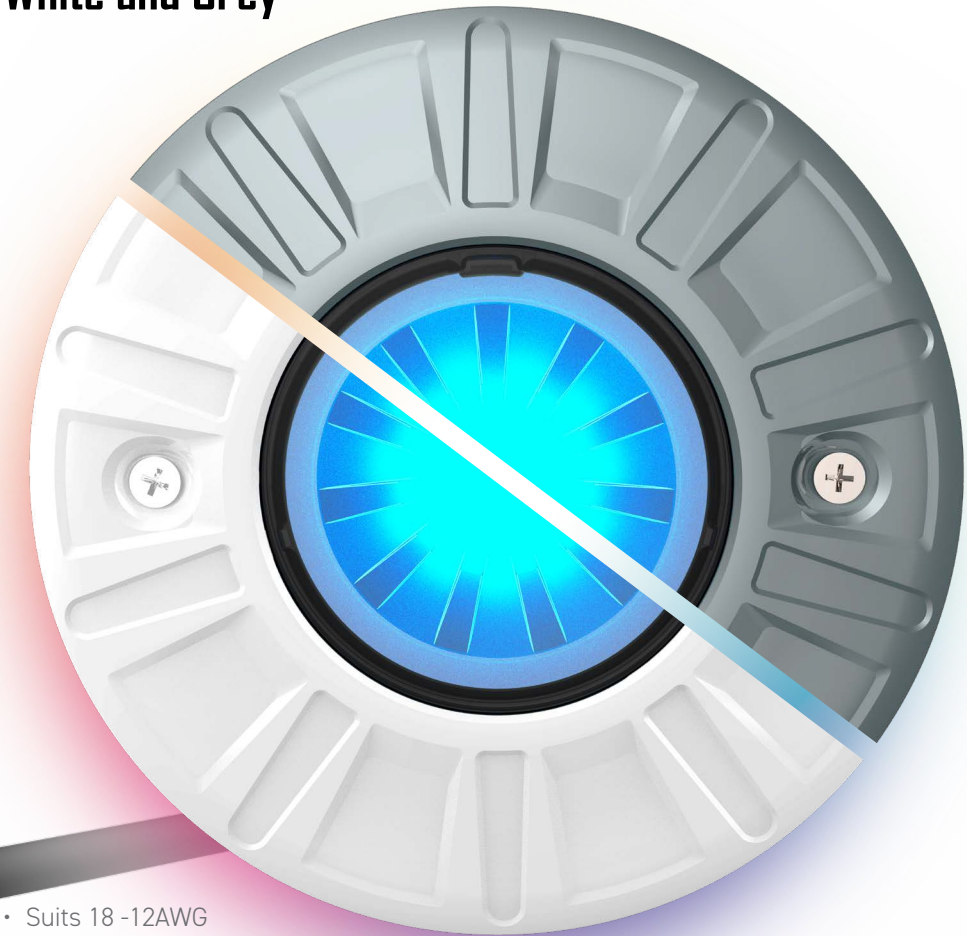

spaelectrics.com |

R6B

retro
REPLACEMENT LED POOL LIGHT

QUICK-CONNECT
PLUG

12V AC

— LOW —

EXTRA
LOW VOLTAGE

**BLUESQUARE 6" REPLACEMENT
POOL & SPA LIGHT**

COMPATIBLE WITH SPECTRUM™ 360 NICHES

Spa Electrics®

Designed by Builders for Builders

The only **Retro-Fit** light for Spectrum™ 360 niches you will ever need

R6B

Available in
White and Grey

- Extra Safe Low Voltage 12VAC

- Suits 18 -12AWG cord sizes

Easy Installation

Simple and elegant design that perfectly replaces an existing BLUESQUARE Spectrum™ 360 Light.

Only requires 2 screws to attach to existing mounting point.

Quick Connect Plug

Say goodbye to pulling cords forever with **Retro R6's Quick Connect Plug**.

Connecting to the existing pool light cable in the niche, the **UL Listed** Quick Connect Plug ensures fast and reliable installation while also enabling easier future servicing in the field.