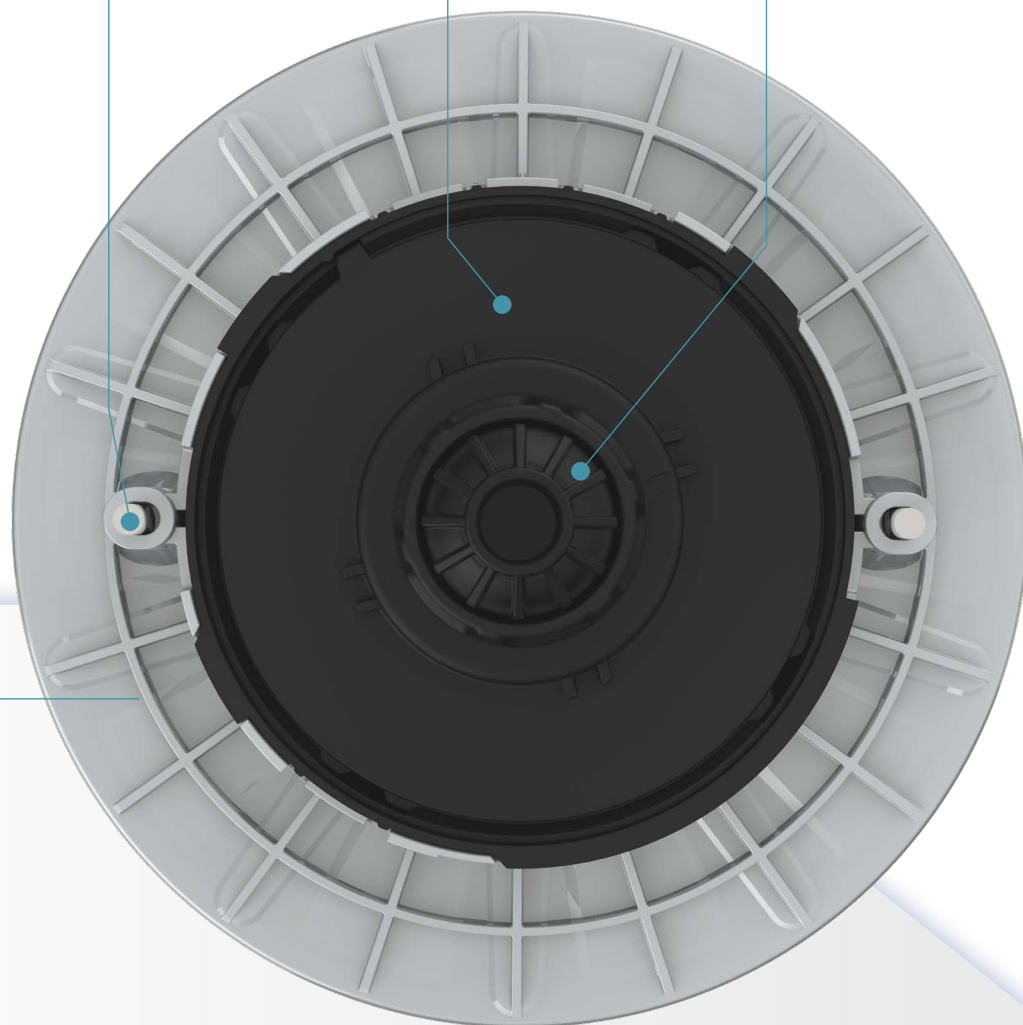

UL Listed

Simpler installation and servicing **quick-connect plug**

Scan to see more about the R6B

PRODUCT SPECIFICATION

VOLTAGE:

10.5-13v AC

WATTAGE:

15w

spaelectrics.com |

R6B

retro
REPLACEMENT LED POOL LIGHT

QUICK-CONNECT
PLUG

12V AC

— LOW —

EXTRA
LOW VOLTAGE

**BLUESQUARE 6" REPLACEMENT
POOL & SPA LIGHT**

- Suits 18 -12AWG cord sizes

Easy Installation

Simple and elegant design that perfectly replaces an existing BLUESQUARE Spectrum™ 360 Light.

Only requires 2 screws to attach to existing mounting point.

Quick Connect Plug

Say goodbye to pulling cords forever with **Retro R6's Quick Connect Plug**.

Connecting to the existing pool light cable in the niche, the **UL Listed** Quick Connect Plug ensures fast and reliable installation while also enabling easier future servicing in the field.