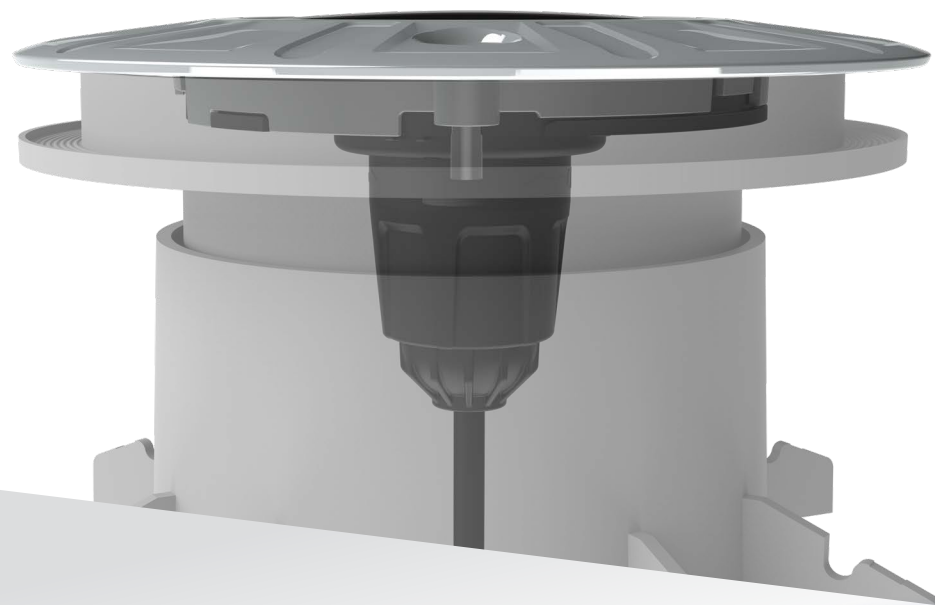

spaelectrics.com |

R6B

retro
REPLACEMENT LED POOL LIGHT

QUICK-CONNECT
PLUG

12V AC

— LOW —

EXTRA
LOW VOLTAGE

**BLUESQUARE 6" REPLACEMENT
POOL & SPA LIGHT**

- Suits 18 -12AWG cord sizes

Easy Installation

Simple and elegant design that perfectly replaces an existing BLUESQUARE Spectrum™ 360 Light.

Only requires 2 screws to attach to existing mounting point.

Quick Connect Plug

Say goodbye to pulling cords forever with **Retro R6's Quick Connect Plug**.

Connecting to the existing pool light cable in the niche, the **UL Listed** Quick Connect Plug ensures fast and reliable installation while also enabling easier future servicing in the field.

The **Retro R6** light provides superior illumination to deliver a lighting solution for your pool or spa. The forward-facing Heat Sink along with the slim design and modern profile, maximises the longevity and performance of the light.