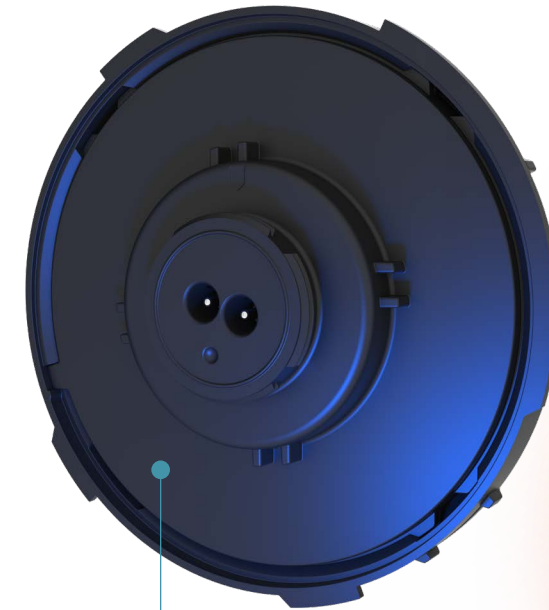

spaelectrics.com |

R6B

retro
REPLACEMENT LED POOL LIGHT

QUICK-CONNECT
PLUG

12V AC

— LOW —

EXTRA
LOW VOLTAGE

**BLUESQUARE 6" REPLACEMENT
POOL & SPA LIGHT**

COMPATIBLE WITH SPECTRUM™ 360 NICHES

Spa Electrics®

Designed by Builders for Builders

The only **Retro-Fit** light for Spectrum™ 360 niches you will ever need

R6B

Available in
White and Grey

- Extra Safe Low Voltage 12VAC

- Suits 18 -12AWG cord sizes

Easy Installation

Simple and elegant design that perfectly replaces an existing BLUESQUARE Spectrum™ 360 Light.

Only requires 2 screws to attach to existing mounting point.

Quick Connect Plug

Say goodbye to pulling cords forever with **Retro R6's Quick Connect Plug**.

Connecting to the existing pool light cable in the niche, the **UL Listed** Quick Connect Plug ensures fast and reliable installation while also enabling easier future servicing in the field.