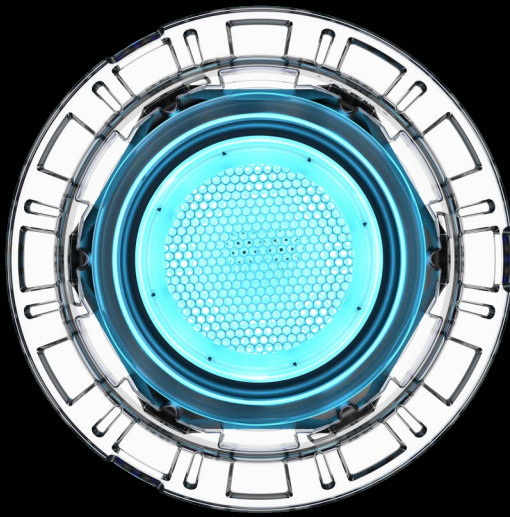

TITAN

COMPACT LED NICHELESS LIGHT

 Spa Electrics

CONCRETE

TITAN

The **TITAN** Series from Spa Electrics, represents the culmination of over 40 years experience in underwater lighting design. Its robust design is sleek and unobtrusive, with its transparent facade allowing it to seamlessly blend into any pool design.

Featuring a host of technically advanced features, including an titanium heat sink for maximum cooling and LED longevity, with detachable plug and curly cable for hassle-free service and German engineered LED's and optics for superior light distribution and performance.

SIMPLE INSTALLATION

Provided 1.5 inch threaded push-in bulkhead fitting for 2 inch SCH. 40 pipe with cover to protect the fitting from damage during installation.

BUILT SMART

The innovative Curly Cable with Quick-Connect Plug Assembly allows light removal above the waterline without pulling the cable, ensuring quick, hassle-free maintenance.