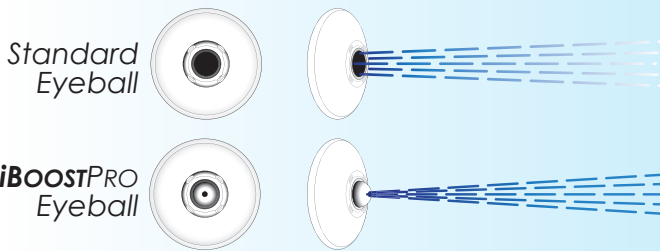

INCREASED CIRCULATION PERFORMANCE

INCREASED WATER VELOCITY, SPREAD & REACH AT LOW PUMP SPEEDS

ENERGY COST EFFICIENCY

At High Pump Speed **Low Efficiency**

At Low Pump Speed **over 230% Increase in Efficiency**

Our **iBOOSTPRO** eyeball is manufactured in Australia and backed by Spa Electrics' industry leading USA customer care network. For more information on the Eyeballs and our other products, please visit: www.spaelectrics.com